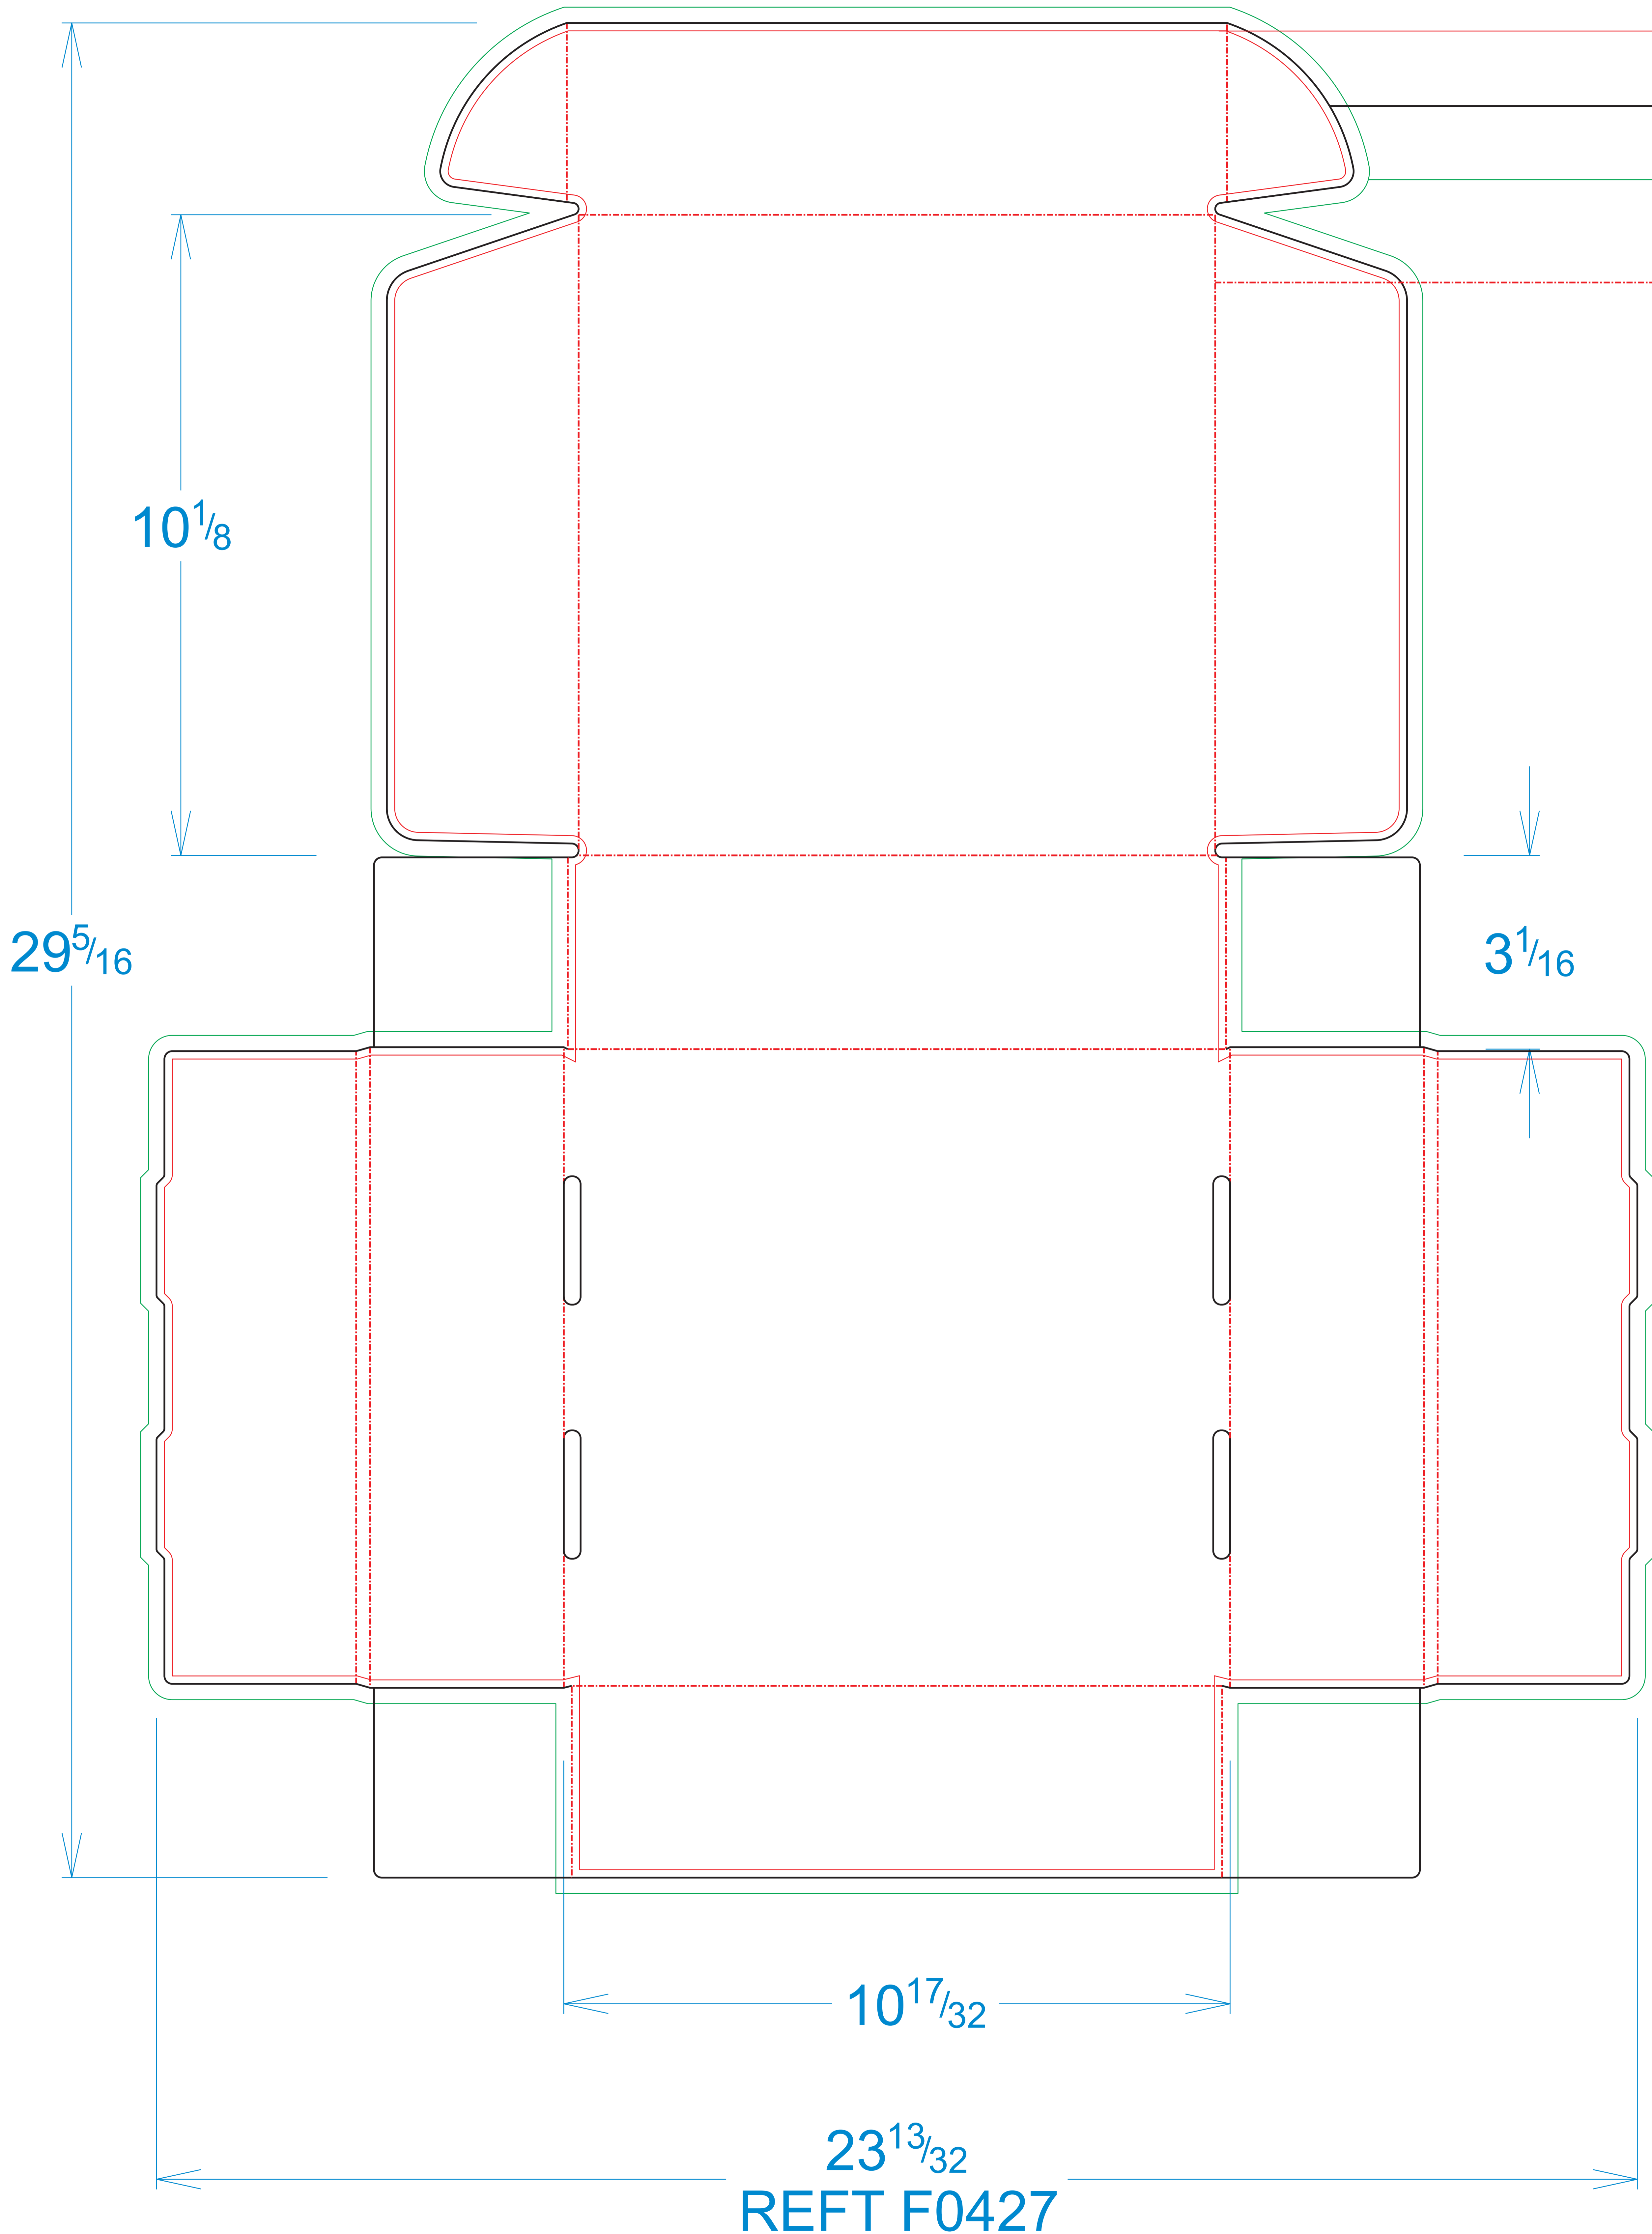

SAFE ZONE:
DO NOT place important text
or images outside this area
to prevent trimming.

TRIM:
This is the actual cut of the
final design (with up to 1/8"
plus or minus variance).

BLEED:
Extend your artwork to the edge
of this area if you want your
design to extend to the edge of
your final prints. We require
1/8" bleed.

FOLD:
These are the areas the paper
has been creased to allow it to
fold up into a box.

REF T F0427

$0\frac{1}{8}$

$3\frac{1}{16}$