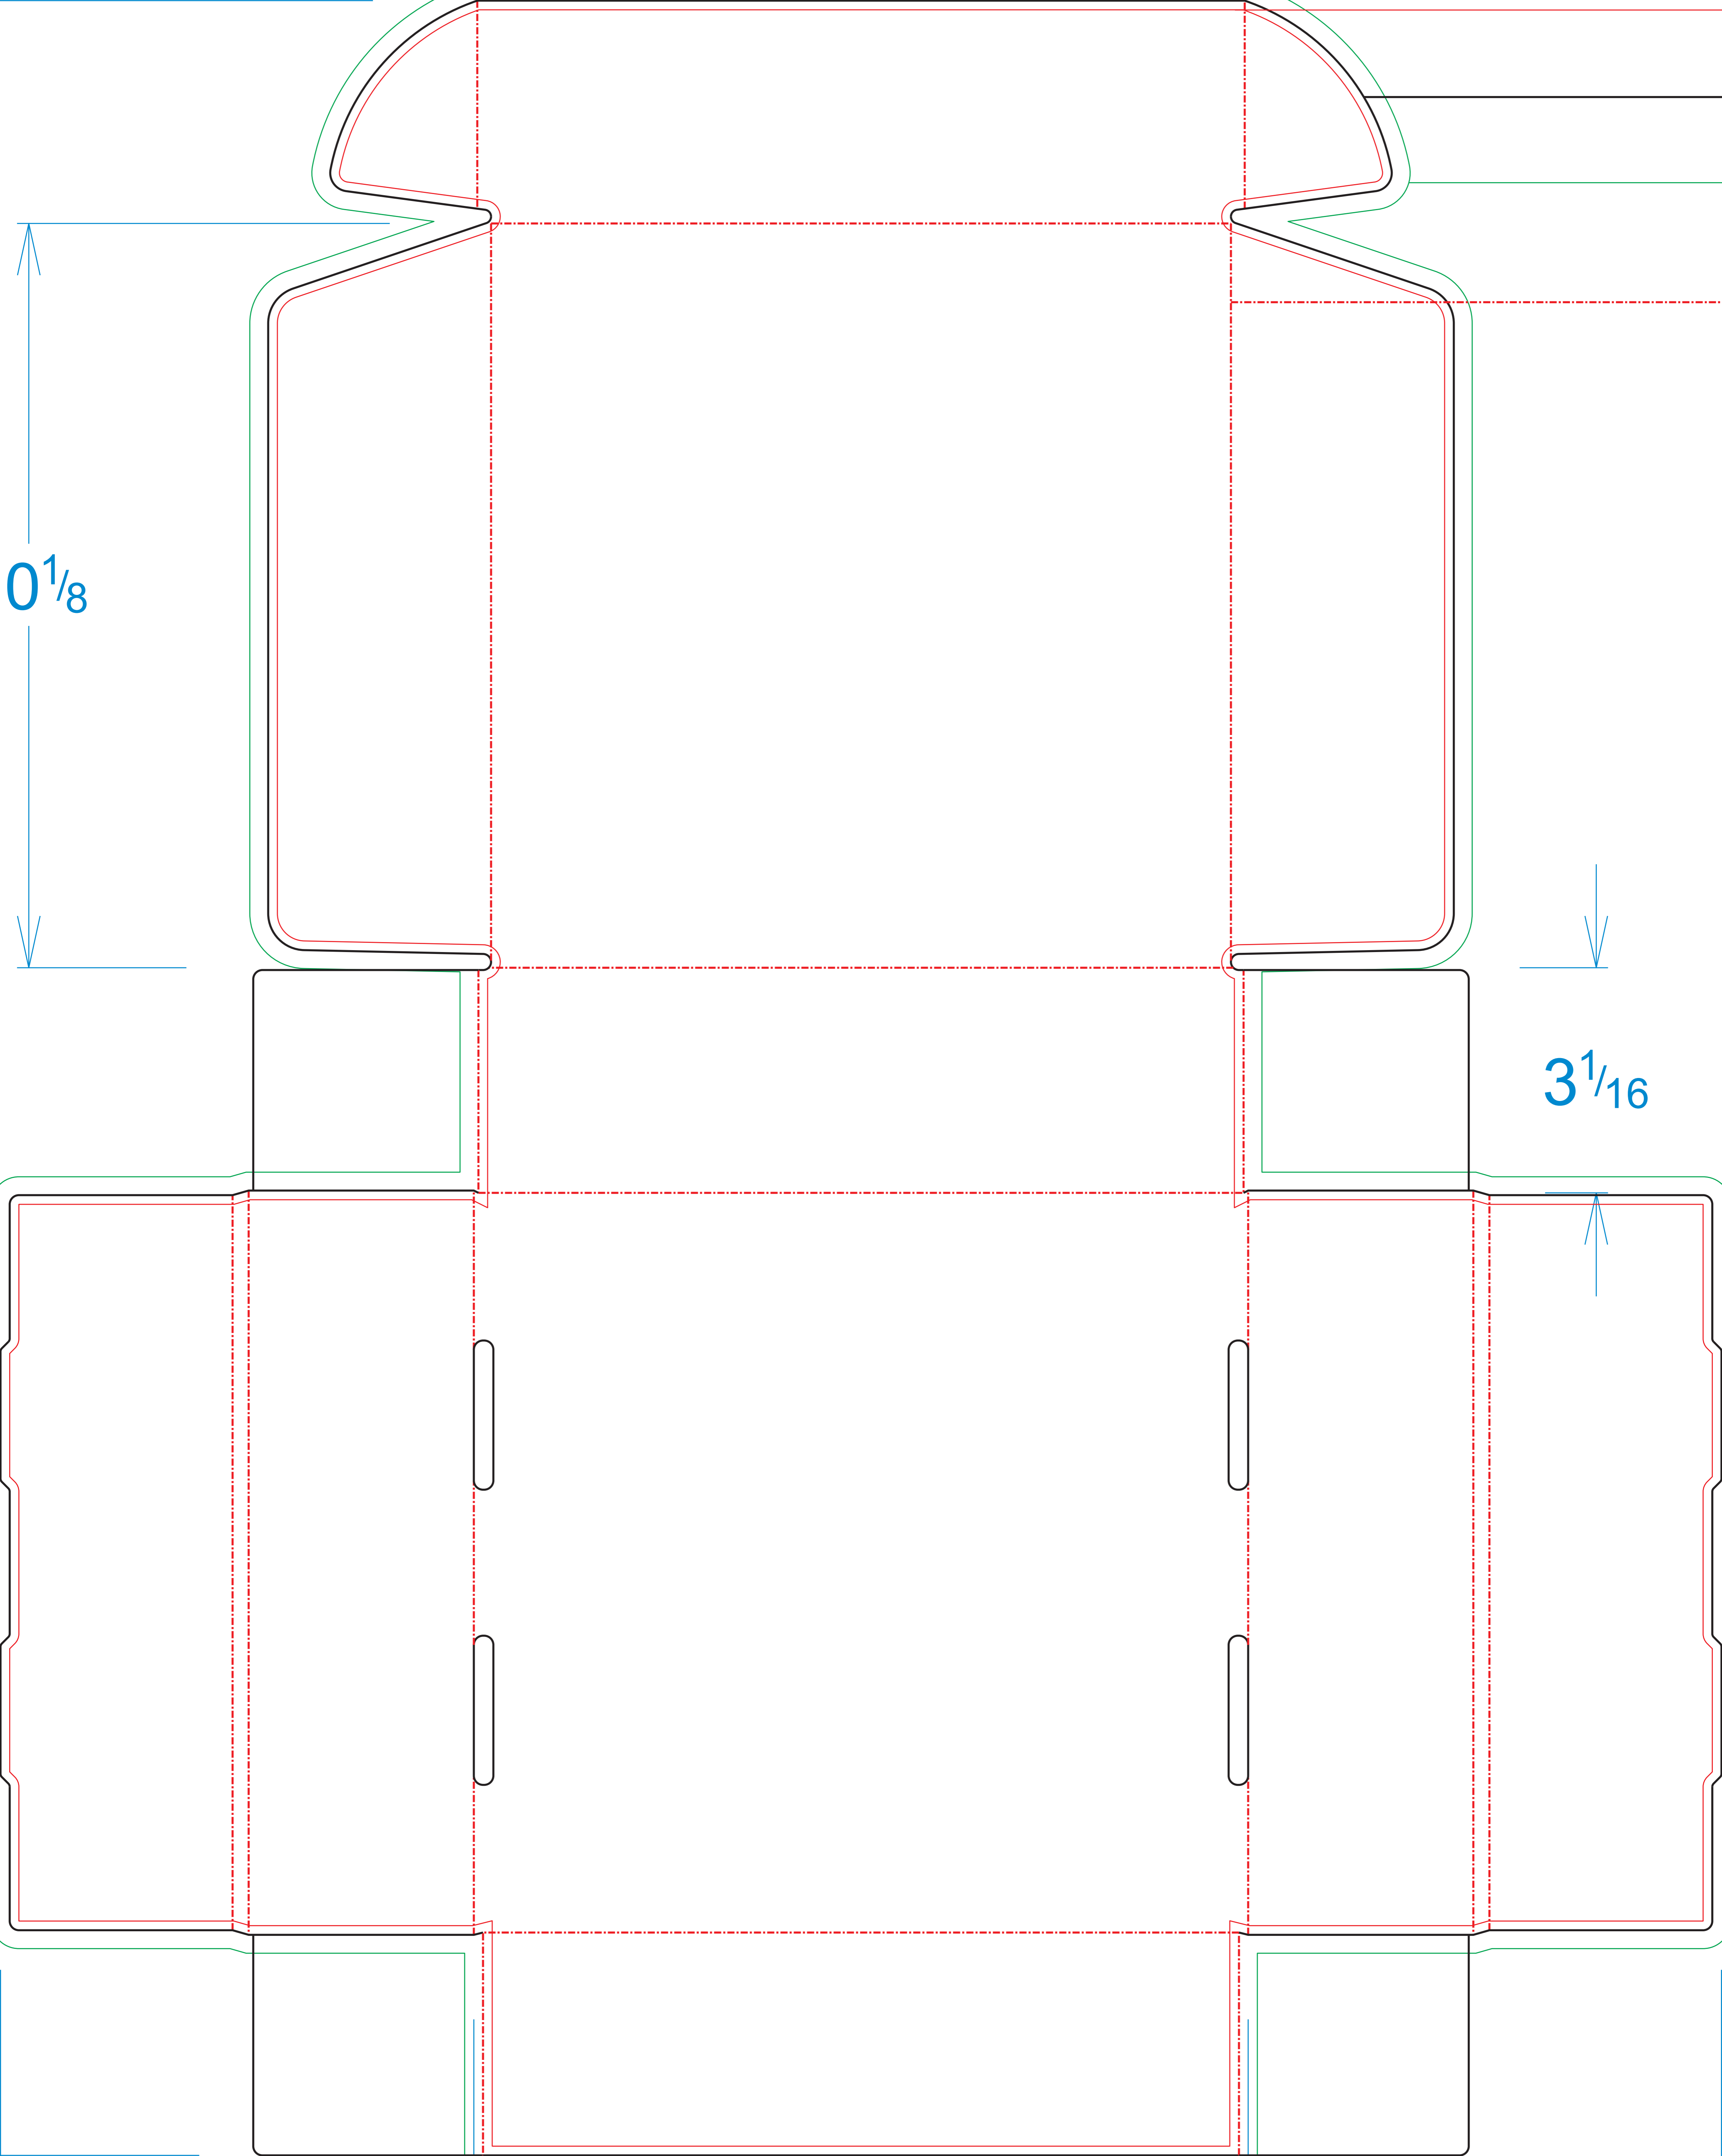

SAFE ZONE:
DO NOT place important text
or images outside this area
to prevent trimming.

TRIM:
This is the actual cut of the
final design (with up to 1/8"
plus or minus variance).

BLEED:
Extend your artwork to the edge
of this area if you want your
design to extend to the edge of
your final prints. We require
1/8" bleed.

FOLD:
These are the areas the paper
has been creased to allow it to
fold up into a box.

REF T F0427

$0\frac{1}{8}$

$3\frac{1}{16}$