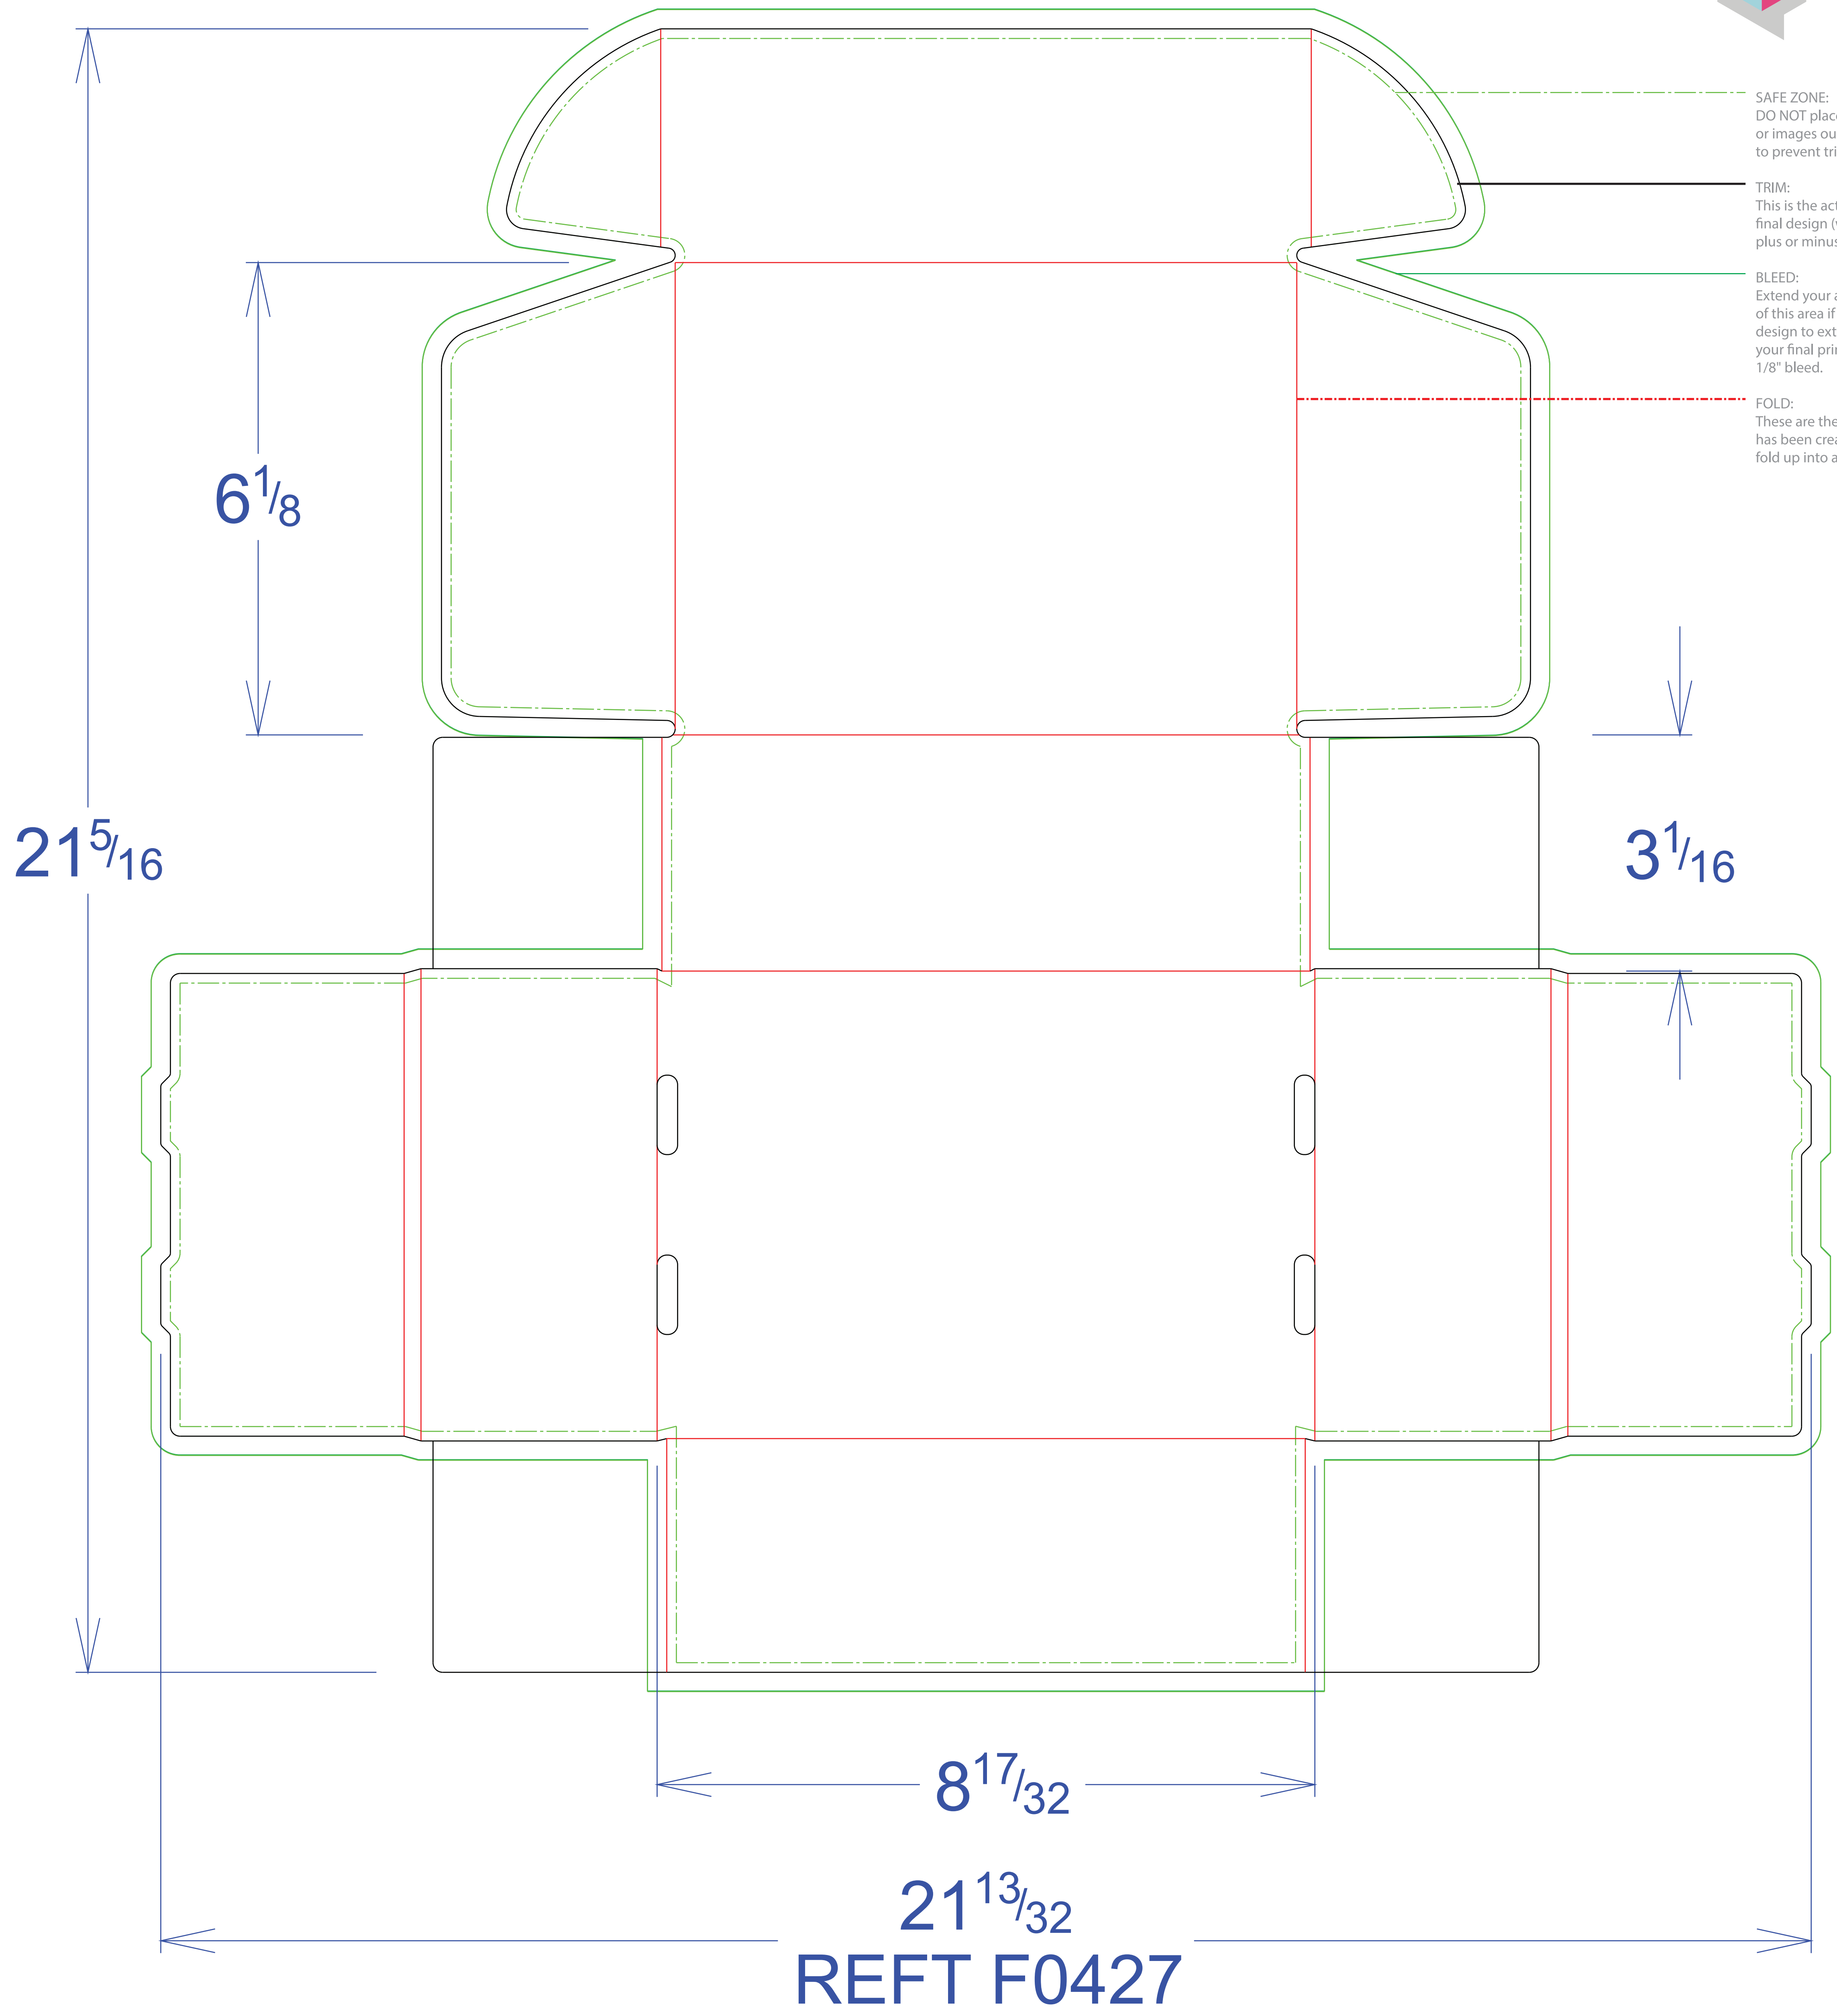

**SAFE ZONE:**  
DO NOT place important text or images outside this area to prevent trimming.

**TRIM:**  
This is the actual cut of the final design (with up to 1/8" plus or minus variance).

**BLEED:**  
Extend your artwork to the edge of this area if you want your design to extend to the edge of your final prints. We require 1/8" bleed.

**FOLD:**  
These are the areas the paper has been creased to allow it to fold up into a box.

SAFE ZONE  
DO NOT  
or image  
to prevent

TRIM:  
This is the  
final design  
plus or minus

BLEED:  
Extend your  
of this area  
design to  
your final  
1/8" bleed

FOLD:  
These are  
has been  
fold up in

6 1/8

3 1/16